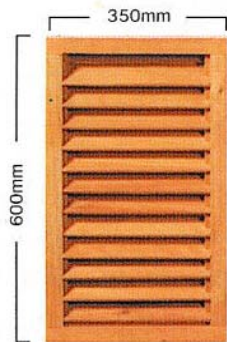

WINDOW SCHEDULE

SHUTTER & GABLE SCHEDULE

Stainless Steel Projection Hinges
100 x 100mm

Shutters

GL1

GL2

Gables

- Swartland Shutters
- 8% Kiln Dried Okoumé Hardwood
- Finish:
Swartland Maxicare Sealant