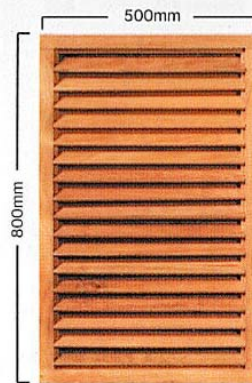

WINDOW SCHEDULE

SHUTTER & GABLE SCHEDULE

Stainless Steel Projection Hinges
100 x 100mm

Shutters

GL1

GL2

Gables

- Swartland Shutters
- 8% Kiln Dried Okoumé Hardwood
- Finish:
Swartland Maxicare Sealant