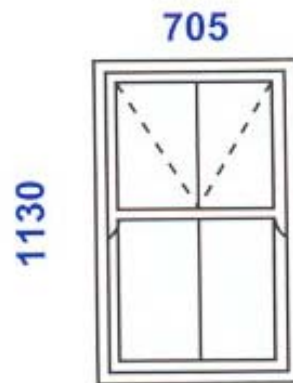

WINDOW SCHEDULE

WINDOW 1 (W1)

WMS 1V
(0,499)

- Swartland Winsters Range
- 8% Kiln Dried Okoumé Hardwood
- 5 Year guarantee
- Total quantity per house: 3
- Finish:
Swartland Maxicare Sealant