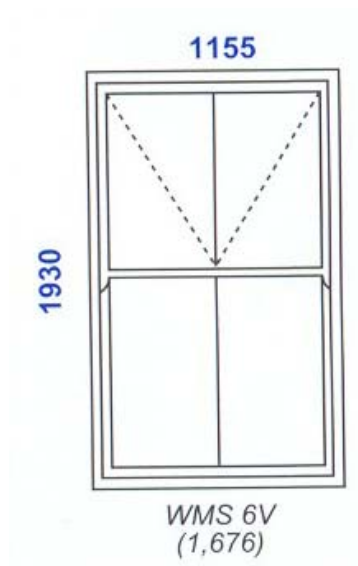

WINDOW SCHEDULE

WINDOW 2 (W2)

- Swartland Winsters Range
- 8% Kiln Dried Okoumé Hardwood
- Total quantity per house: 6
- Finish:
Swartland Maxicare Sealant