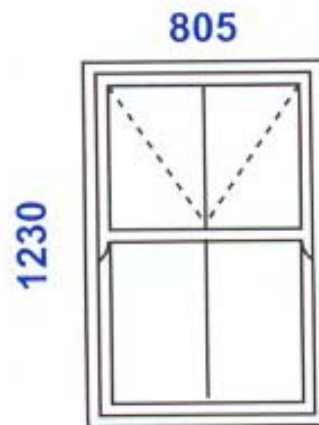

**WINDOW SCHEDULE**

**WINDOW 3 (W3)**

WMS 2V  
(0,653)

- Swartland Winsters Range
- 8% Kiln Dried Okoumé Hardwood
- 5 Year guarantee
- Total quantity per house: 2
- Finish:  
Swartland Maxicare Sealant